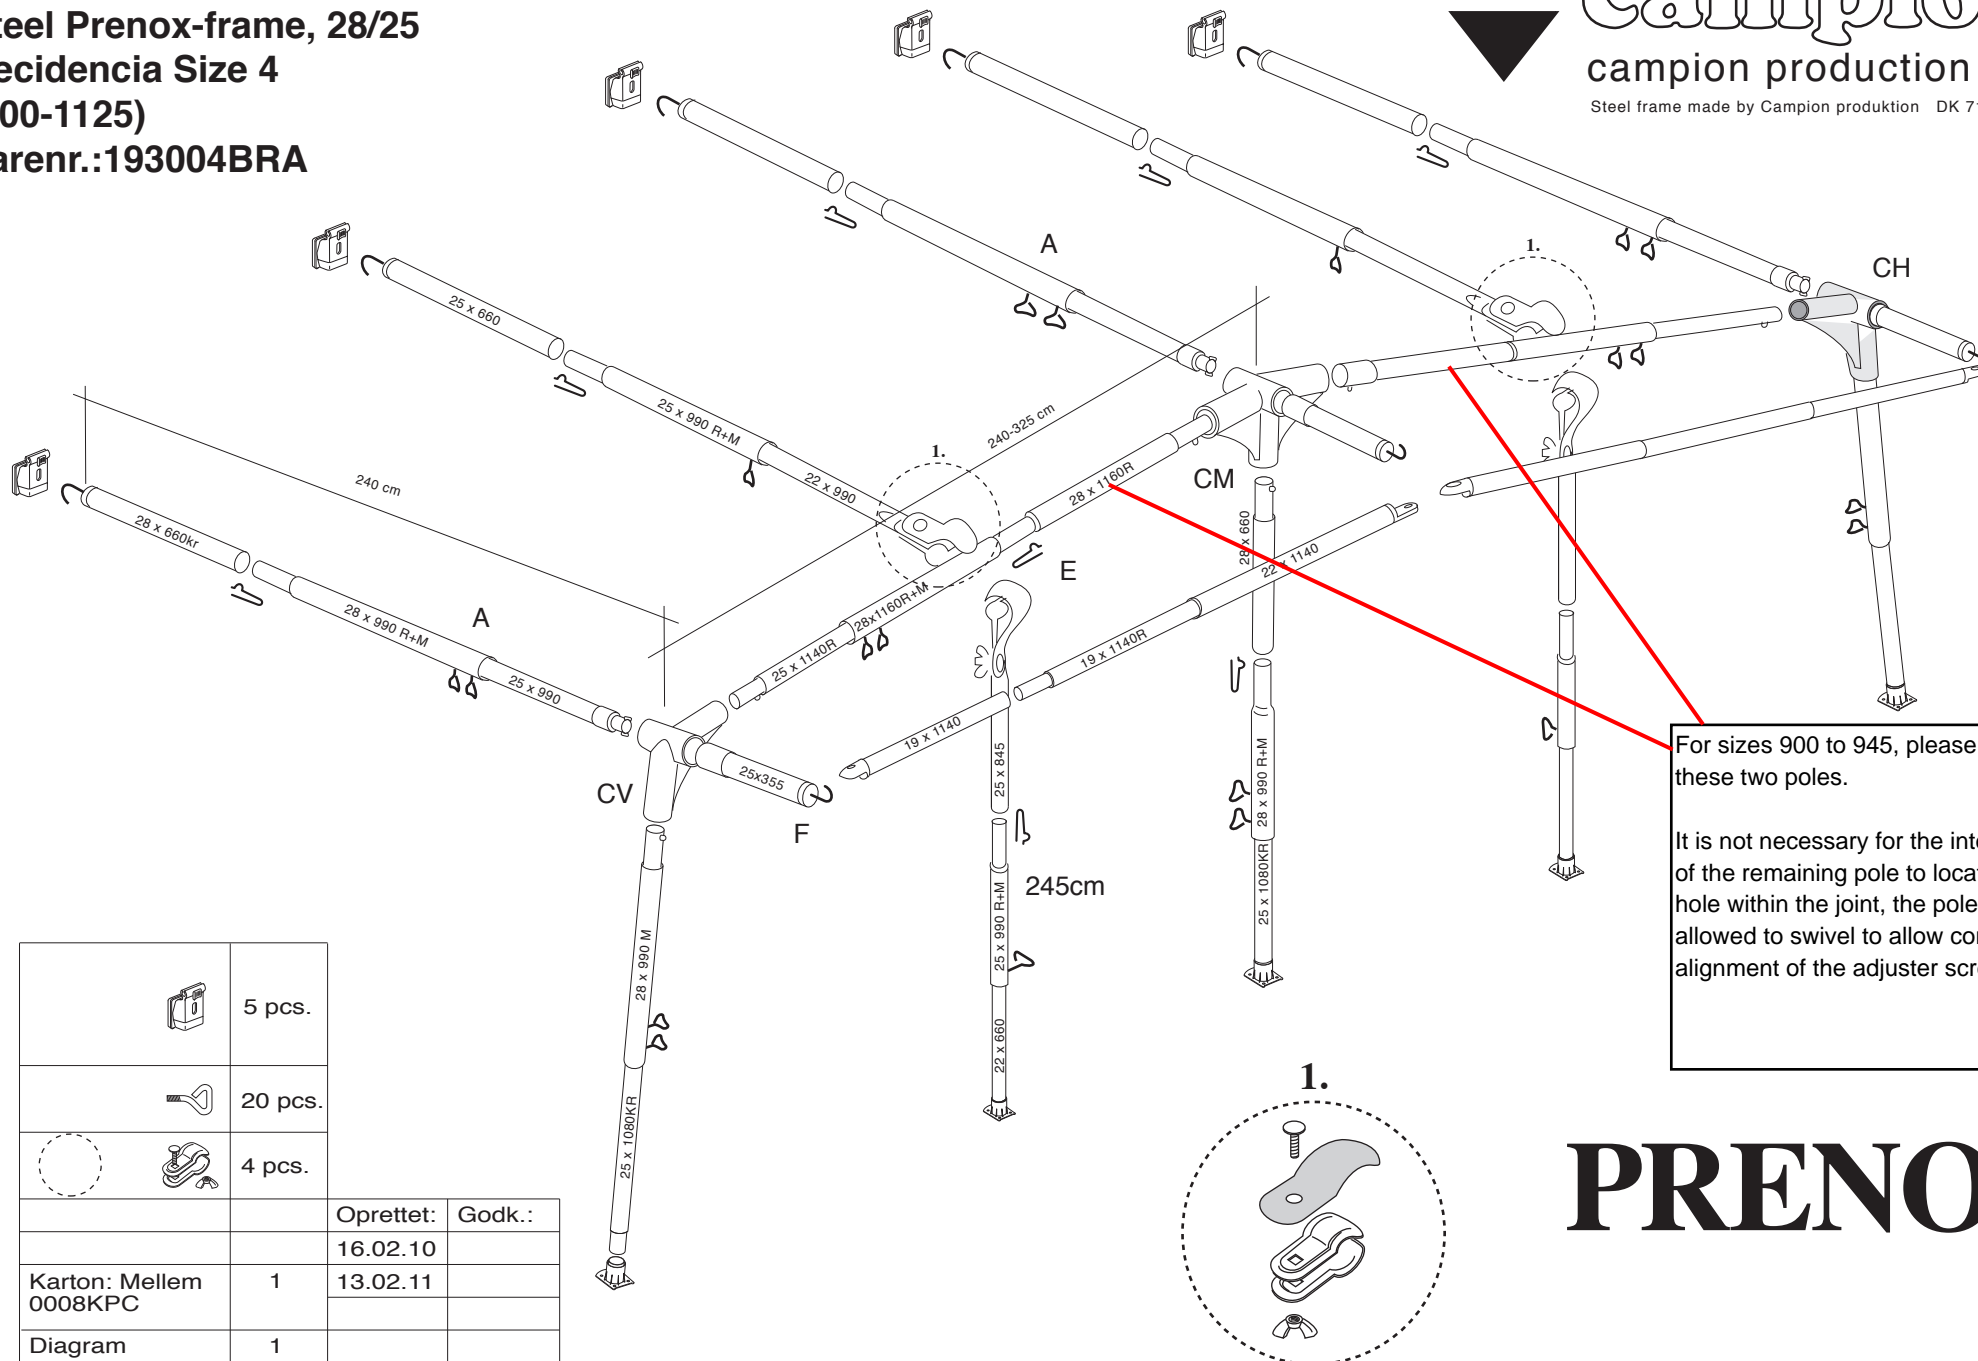

# Bradcot

Steel Prenox-frame, 28/25

Residencia Size 4

(900-1125)

Varenr.:193004BRA

# campion

campion production aps

Steel frame made by Campion produktion DK 7100 Vejle

For sizes 900 to 945, please remove these two poles.

It is not necessary for the internal spring of the remaining pole to locate into the hole within the joint, the pole should be allowed to swivel to allow correct alignment of the adjuster screws.

	5 pcs.		
	20 pcs.		
	4 pcs.		
		Oprettet:	Godk.:
		16.02.10	
Karton: Mellem 0008KPC	1	13.02.11	
Diagram	1		